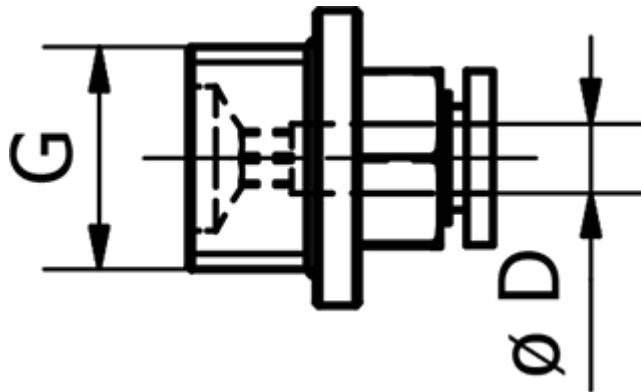

Article number: 58EPC1403

Description: Fitting EPC1403 Lige
Straight male, 3/8" tube diameter 14

Measures

D = 14
Thread = 3/8"